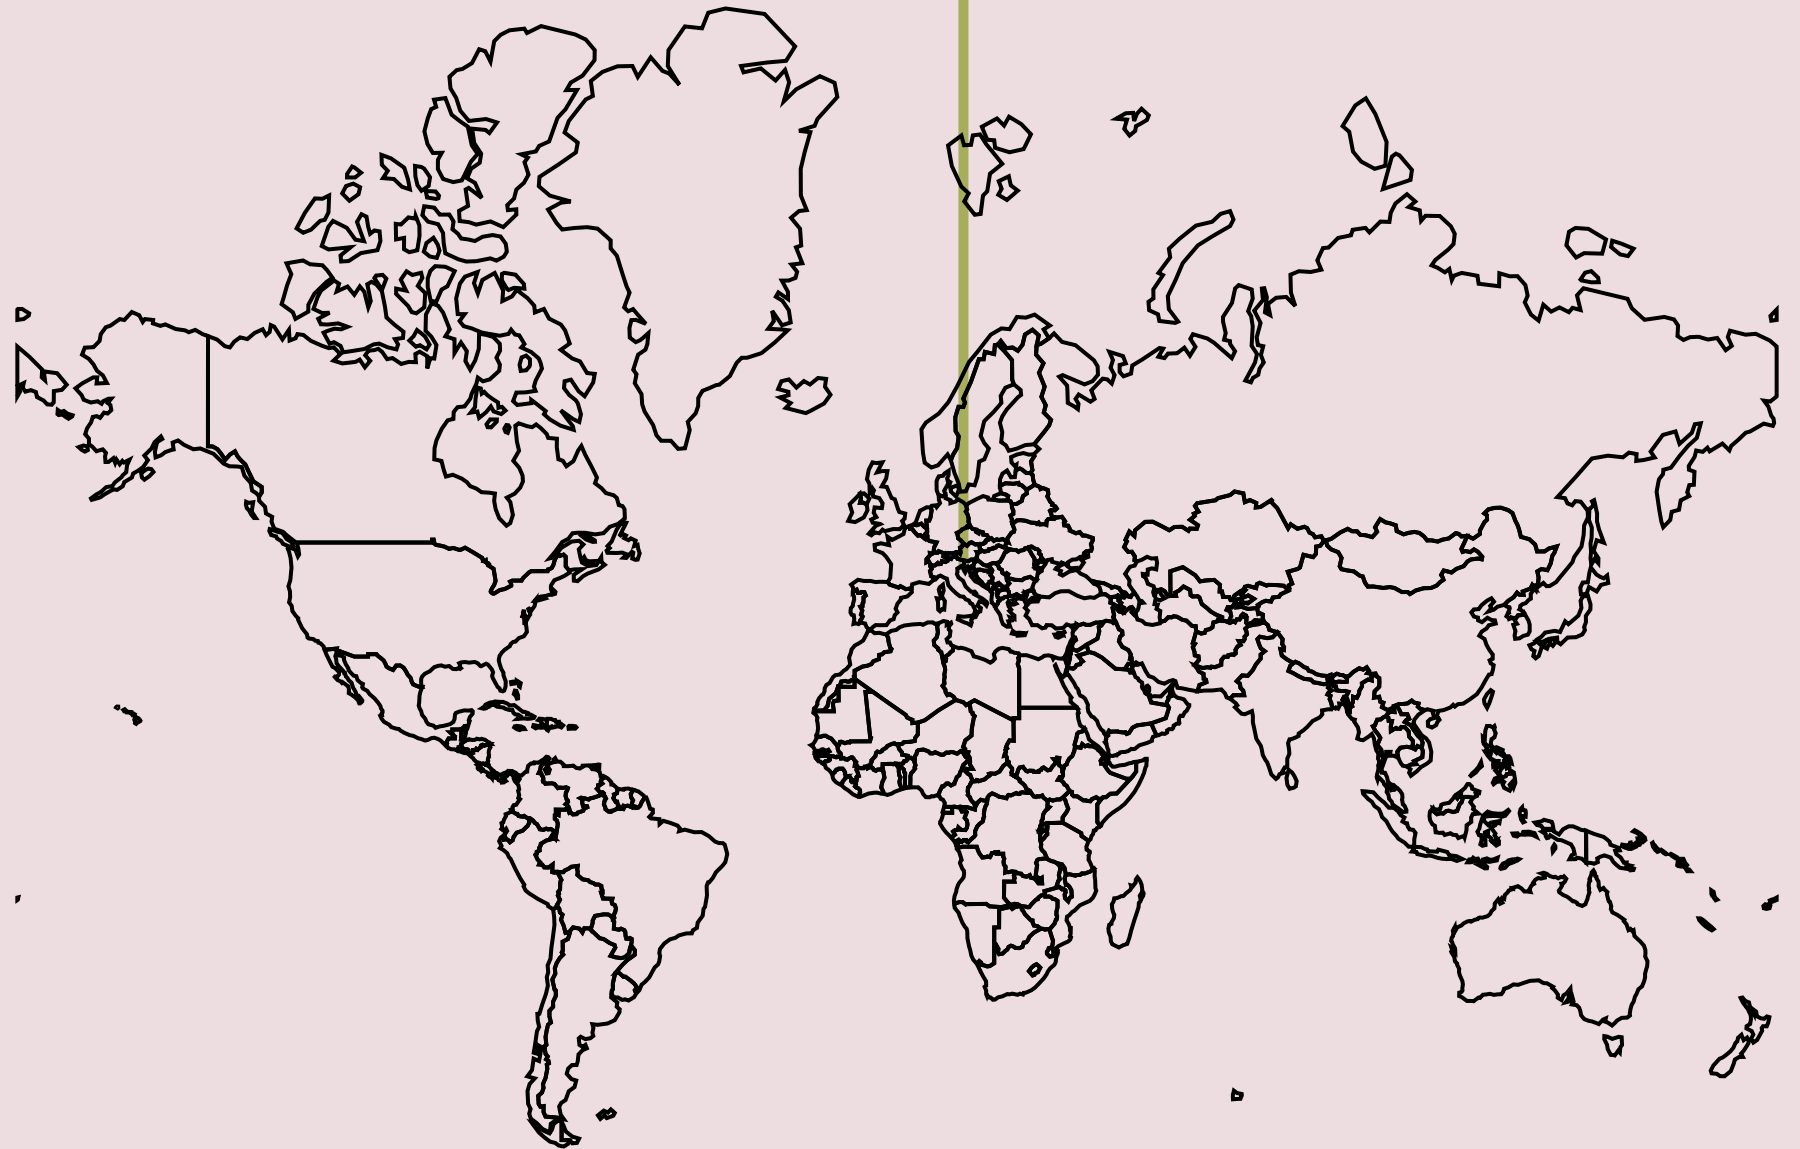

Karate 1 Premier League - Youth League 2025

Click on website and map at bottom. For all events visit gbud.in/w7f

Months

J

F

M

A

M

J

J

A

S

O

N

D

Sports

Karate 1 Premier League - Youth League

Karate

Porec, Croatia

Thu, 26 Jun to Sun, 29 Jun

[https://www.wkf.net/...](https://www.wkf.net/)

Open Street Map

Google Map

Jun

Su	M	T	W	T	F	Sa
1	2	3	4	5	6	7
8	9	10	11	12	13	14
15	16	17	18	19	20	21
22	23	24	25	26	27	28
29	30					

<https://gbud.in/w7f>